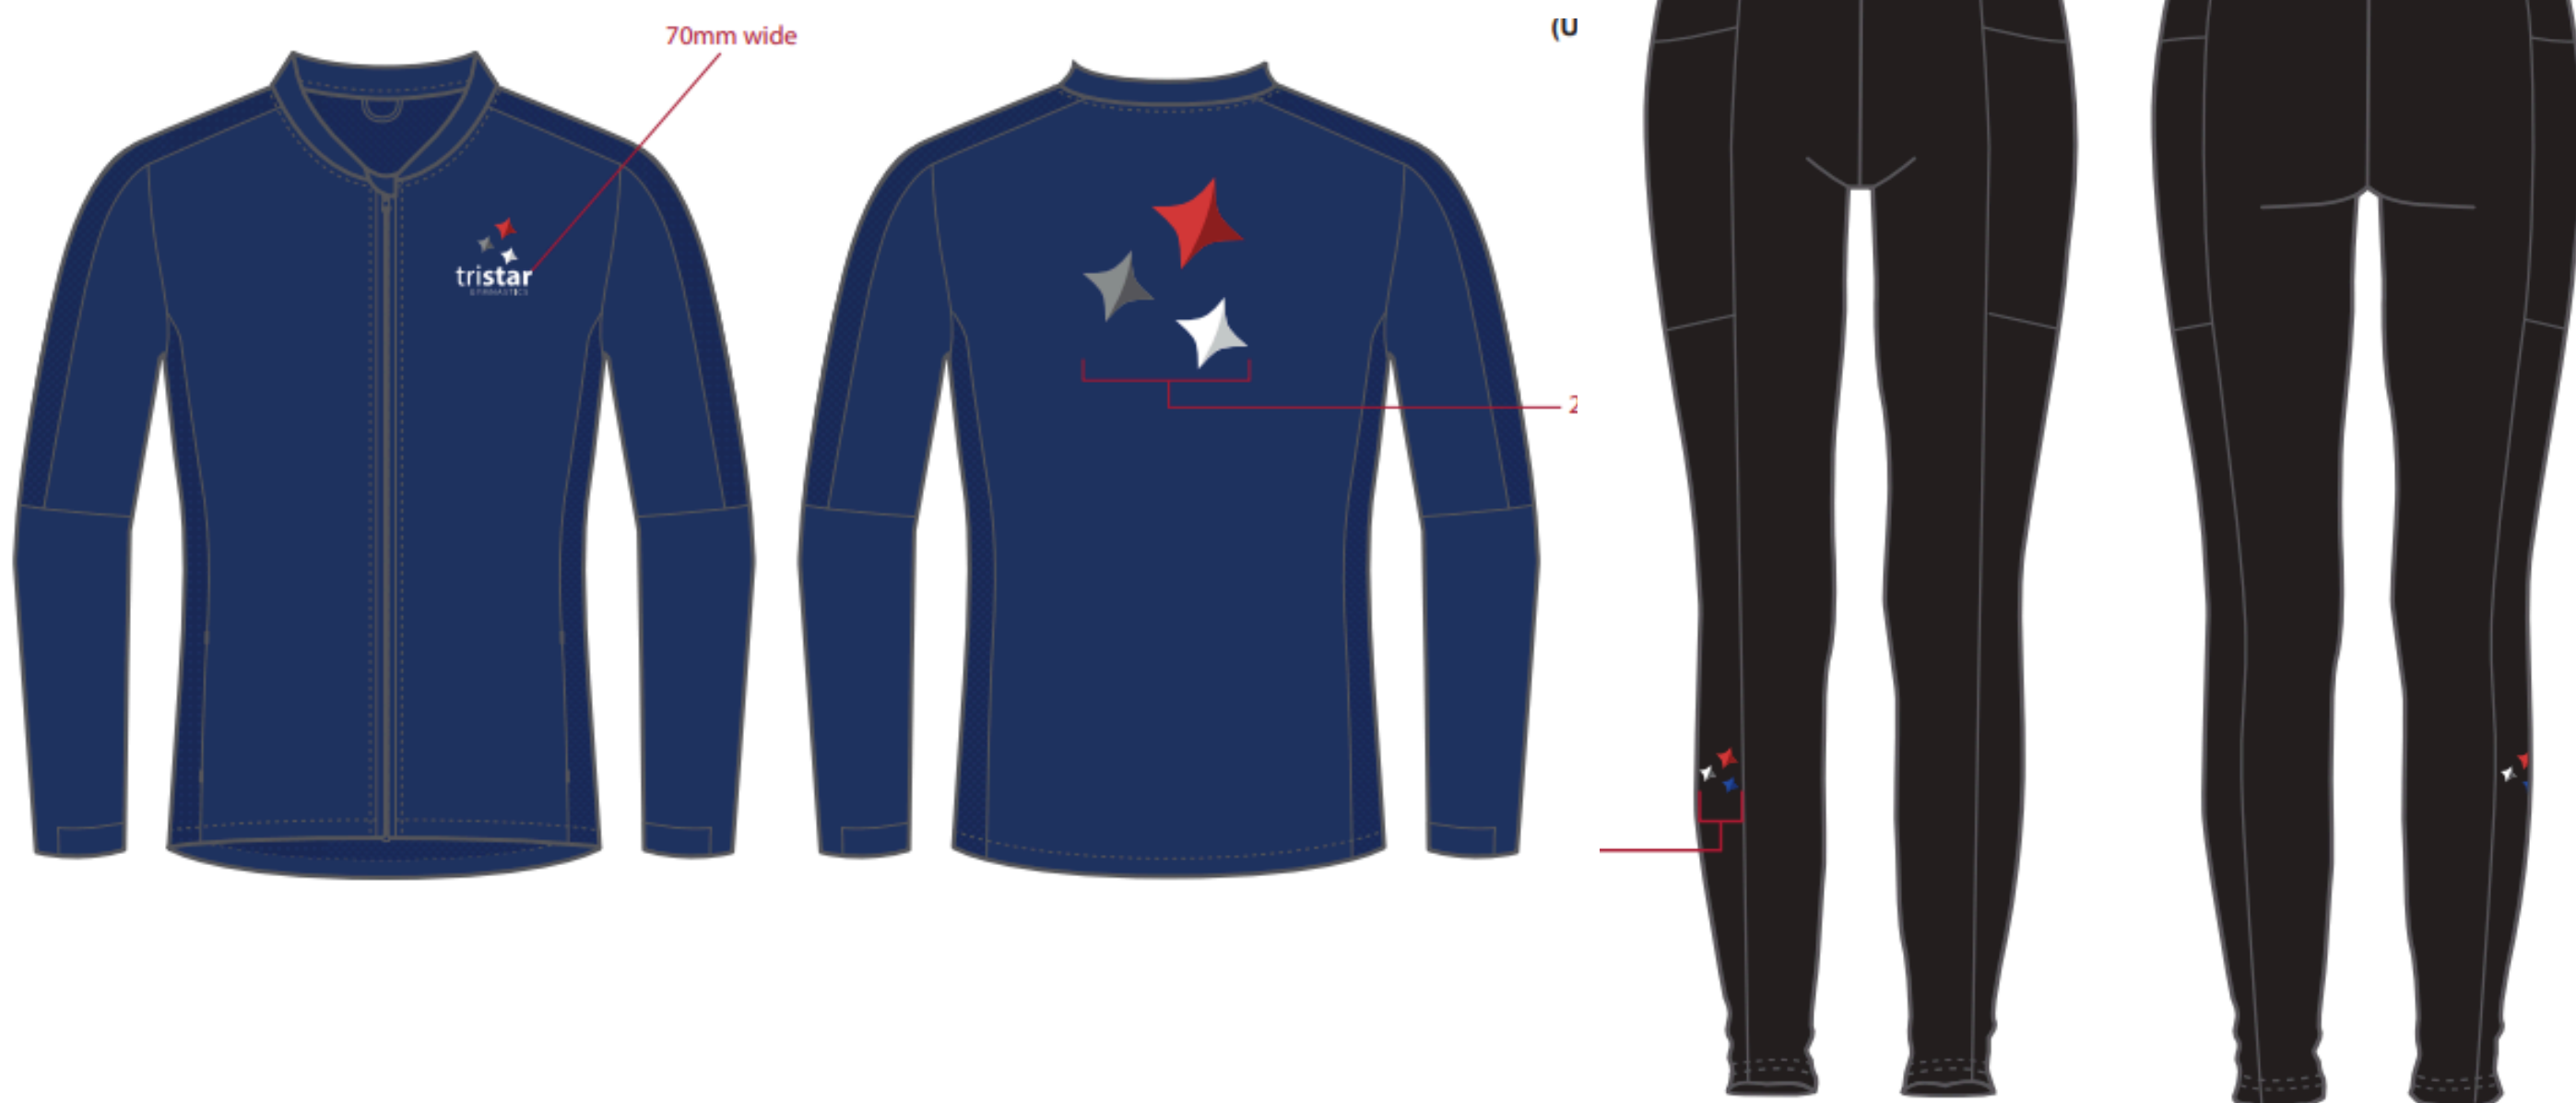

Item/Size	4/6	8	10	12	14	XS	S	M	L	XL
Track Jacket										
Half Chest (cm)	43.5	45.5	47.5	49.5	51.5	52	54.5	57	59.5	62
Body Length (cm)	48	51	54	57	60	62	64	66	68	70
Tights (Full Length)										
Half Waist (cm)		22.5	24	25.5	27	27.5	30	32.5	35	37.5
Outer Leg Length (cm)		64	66	68	70	71.5	73	74.5	76	77.5