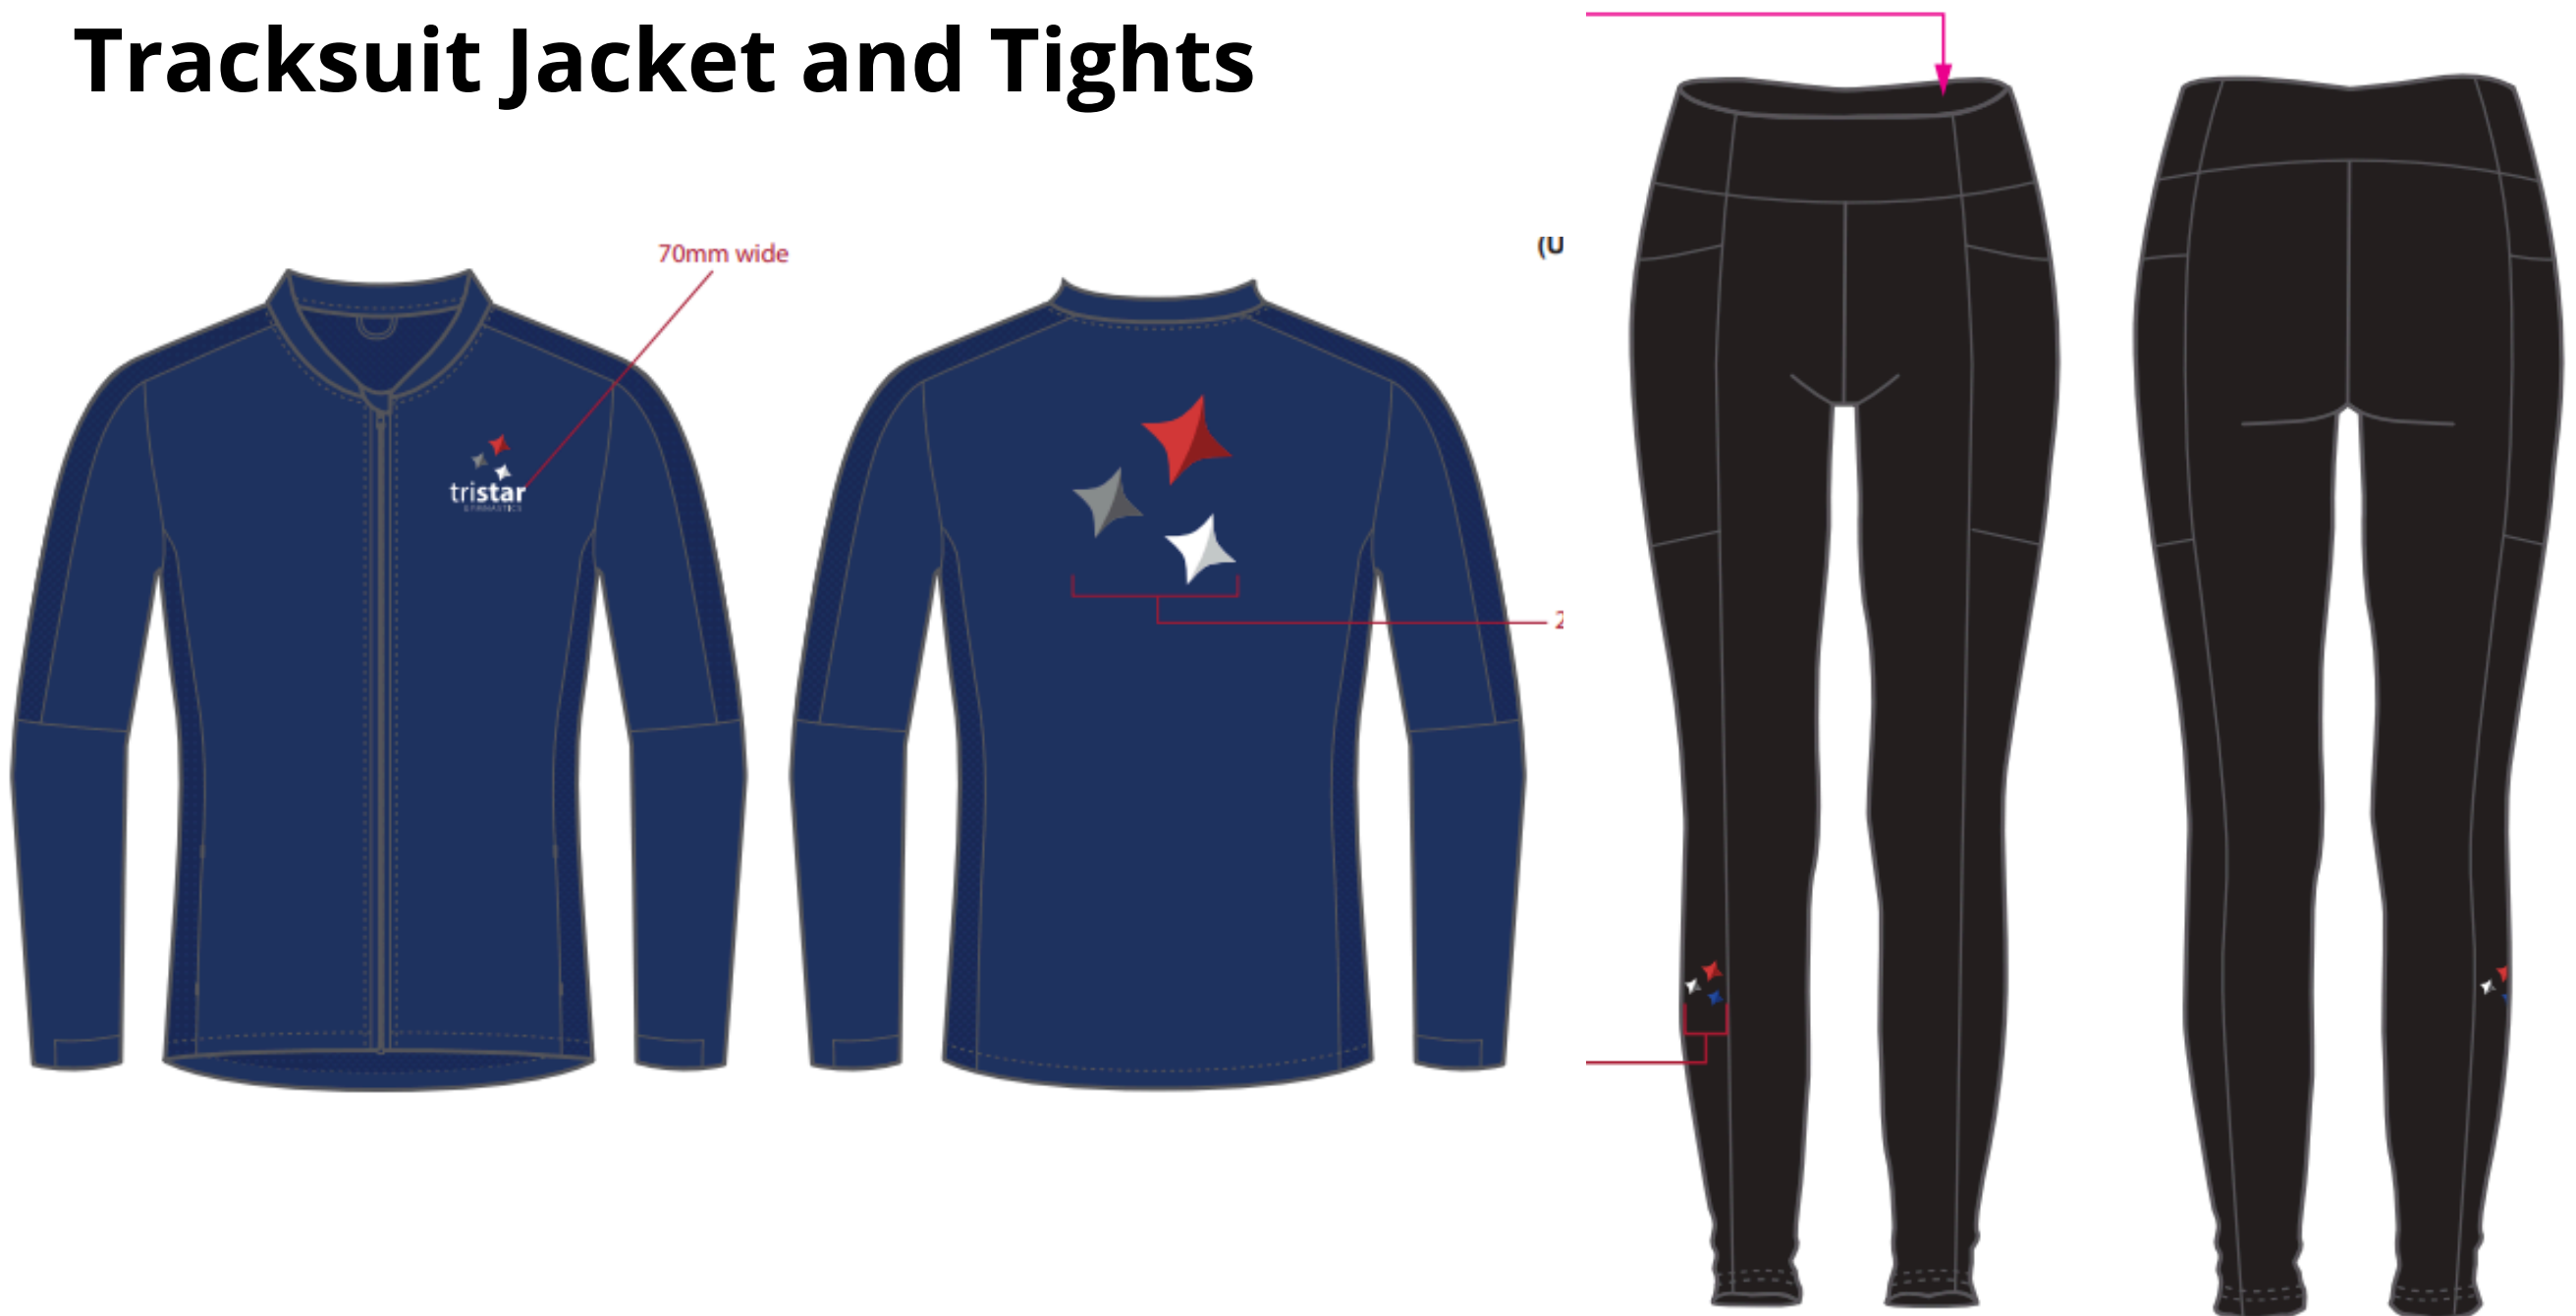

GK Leotards - Size Guide

SLEEK FIT	CHEST	WAIST	HIP	TORSO	LONG TORSO	SHORT TORSO
CXXS**	17-19	19-19	19-21	37-39	40-42	34-36
CXS	20-22	19-21	22-24	40-42	43-45	37-39
CS	23-26	21-22	25-27	43-45	46-48	40-42
CM	26-29	22-23	29-29	46-48	49-51	43-45
CL	29-31	23-25	30-31	49-51	52-54	46-48
AXS	32-34	23-25	32-34	52-54	55-56	49-51
AS	33-35	25-26	33-35	55-56	57-59	52-54
AM	35-36	26-27	35-36	57-59	60-62	55-56
AL	36-37	28-29	37-38	60-62	63-65	57-59
AXL	37-39	29-30	39-40	63-65	65-67	60-62

Step 4-6

WAG Uniform

Tracksuit Jacket and Tights

Item/Size	4/6	8	10	12	14	XS	S	M	L	XL
Track Jacket										
Half Chest (cm)	43.5	45.5	47.5	49.5	51.5	52	54.5	57	59.5	62
Body Length (cm)	48	51	54	57	60	62	64	66	68	70
Tights (Full Length)										
Half Waist (cm)		22.5	24	25.5	27	27.5	30	32.5	35	37.5
Outer Leg Length (cm)		64	66	68	70	71.5	73	74.5	76	77.5