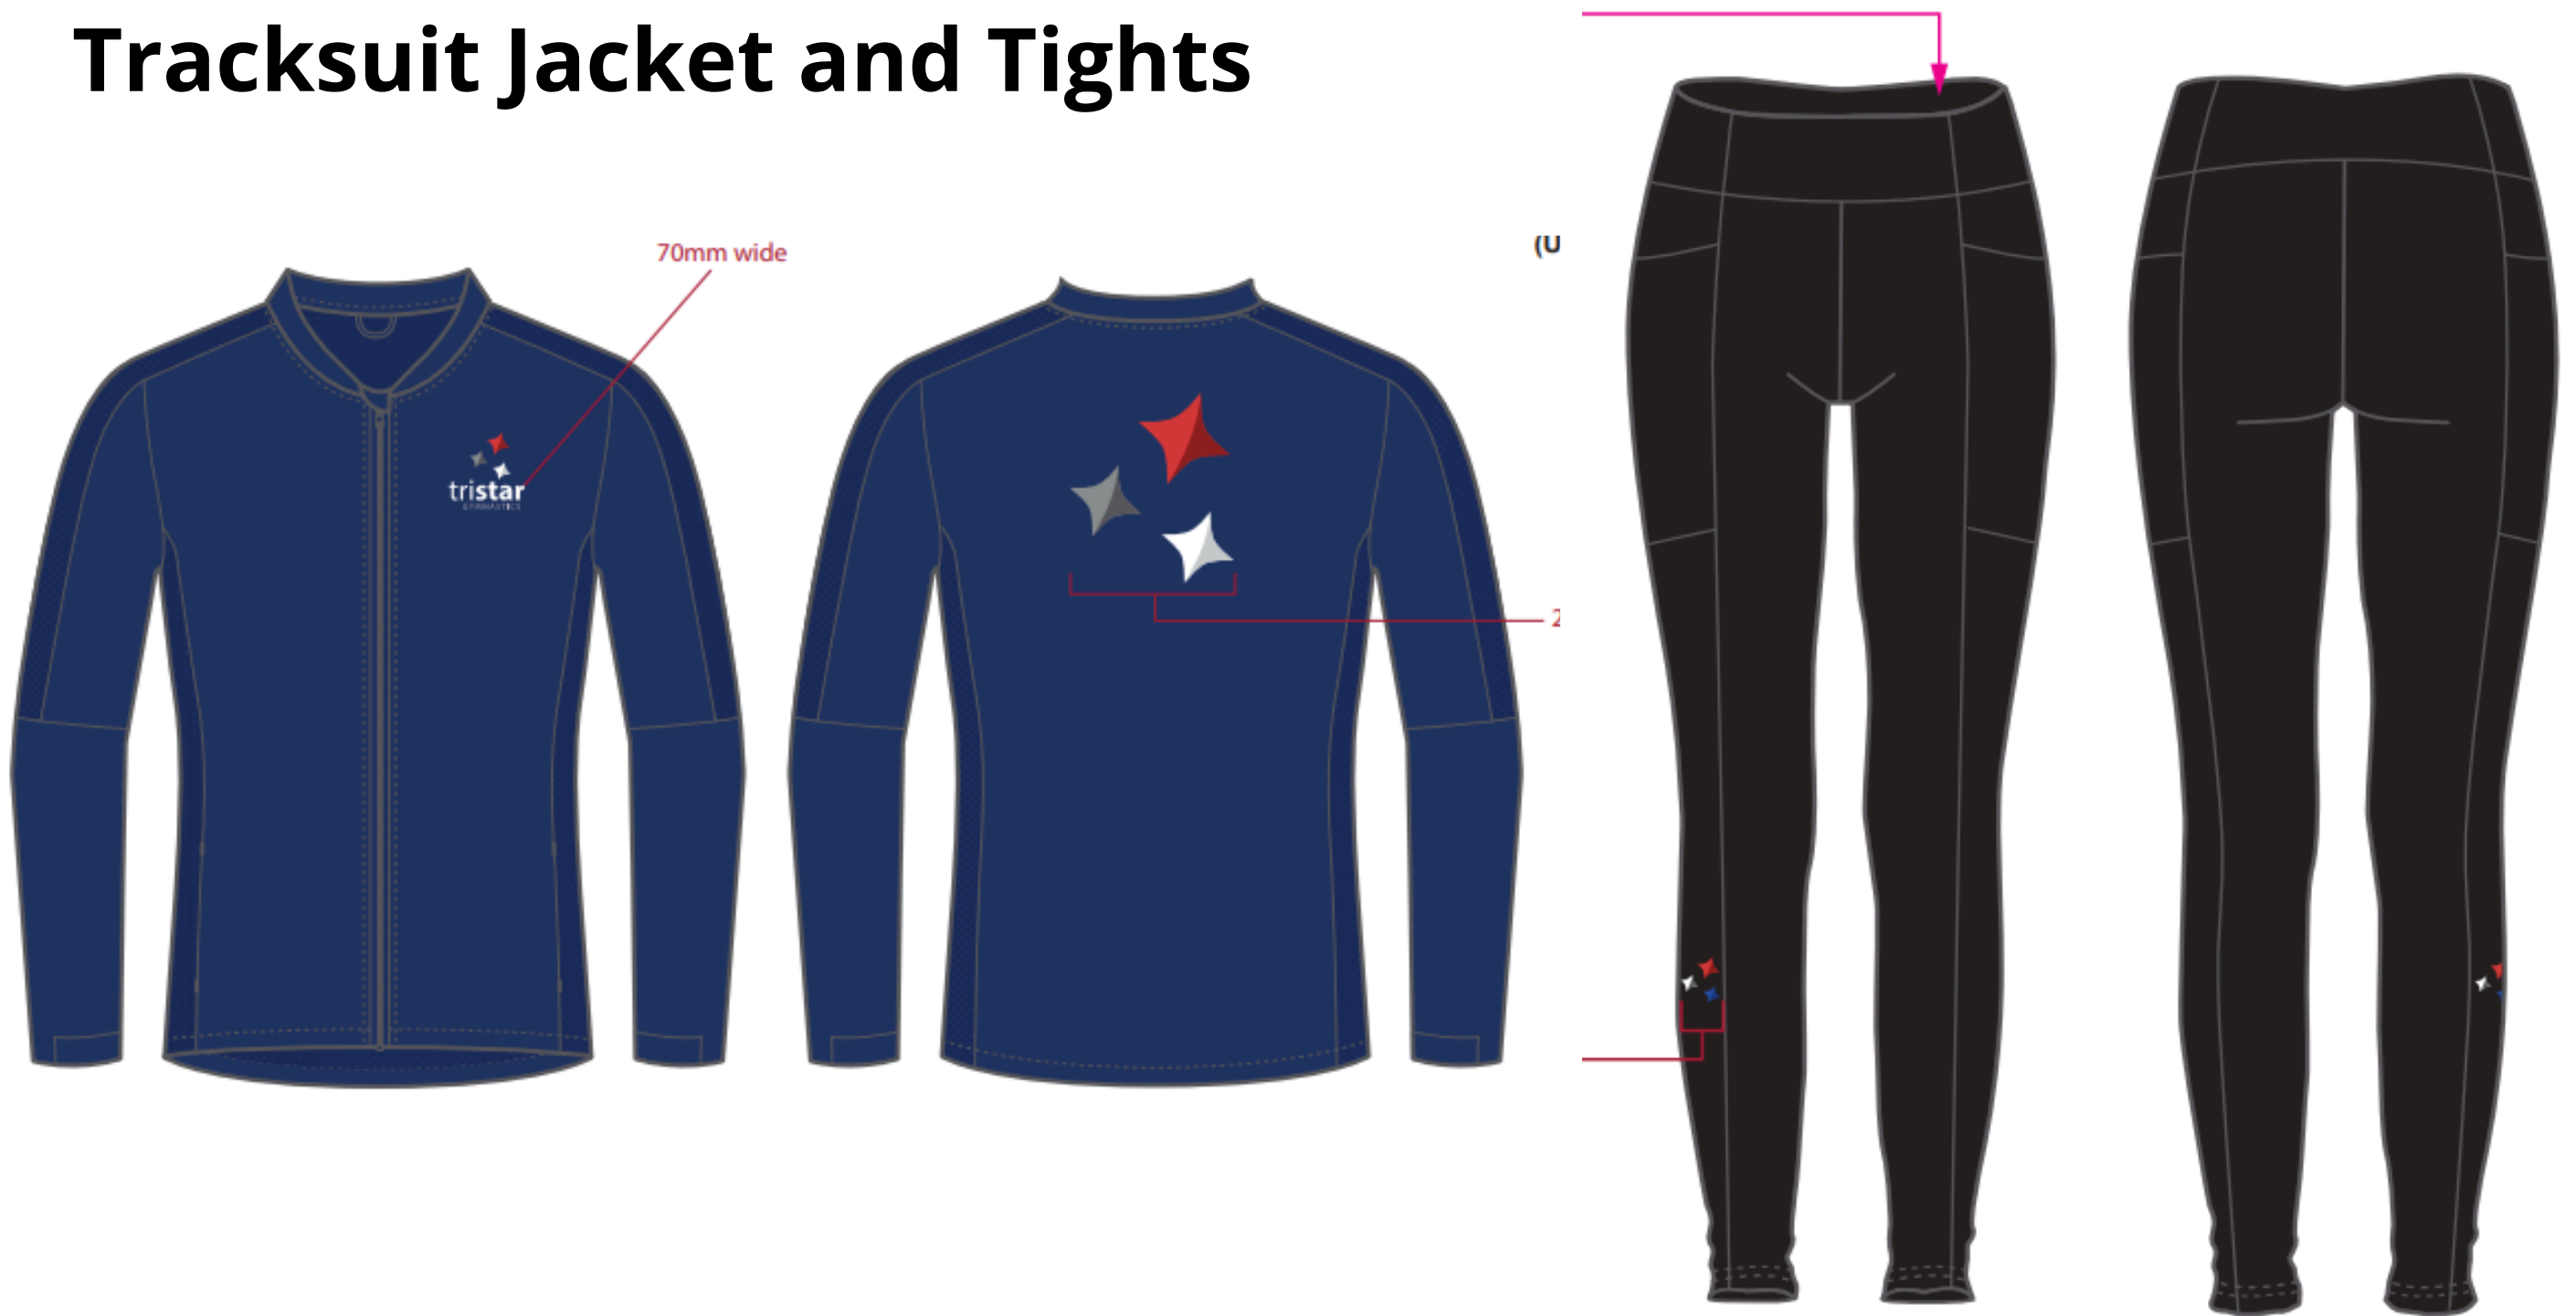

2025 Step 7+ WAG Uniform

Required Uniform

GK Girls SNR Leotard: - \$542.00

Tri Star Branded Tights: - \$60.00

Tracksuit Jacket - \$90.00

Optional Uniform

White Comp Nike Shirt: - \$70.00

Black Shorts - \$30.00

GK Leotards - Size Guide

SLEEK FIT	CHEST	WAIST	HIP	TORSO	LONG TORSO	SHORT TORSO
CXXS**	17-19	19-19	19-21	37-39	40-42	34-36
CXS	20-22	19-21	22-24	40-42	43-45	37-39
CS	23-26	21-22	25-27	43-45	46-48	40-42
CM	26-29	22-23	29-29	46-48	49-51	43-45
CL	29-31	23-25	30-31	49-51	52-54	46-48
AXS	32-34	23-25	32-34	52-54	55-56	49-51
AS	33-35	25-26	33-35	55-56	57-59	52-54
AM	35-36	26-27	35-36	57-59	60-62	55-56
AL	36-37	28-29	37-38	60-62	63-65	57-59
AXL	37-39	29-30	39-40	63-65	65-67	60-62

Step 7+ WAG Uniform

Tracksuit Jacket and Tights

Item/Size	4/6	8	10	12	14	XS	S	M	L	XL
Track Jacket										
Half Chest (cm)	43.5	45.5	47.5	49.5	51.5	52	54.5	57	59.5	62
Body Length (cm)	48	51	54	57	60	62	64	66	68	70
Tights (Full Length)										
Half Waist (cm)		22.5	24	25.5	27	27.5	30	32.5	35	37.5
Outer Leg Length (cm)		64	66	68	70	71.5	73	74.5	76	77.5