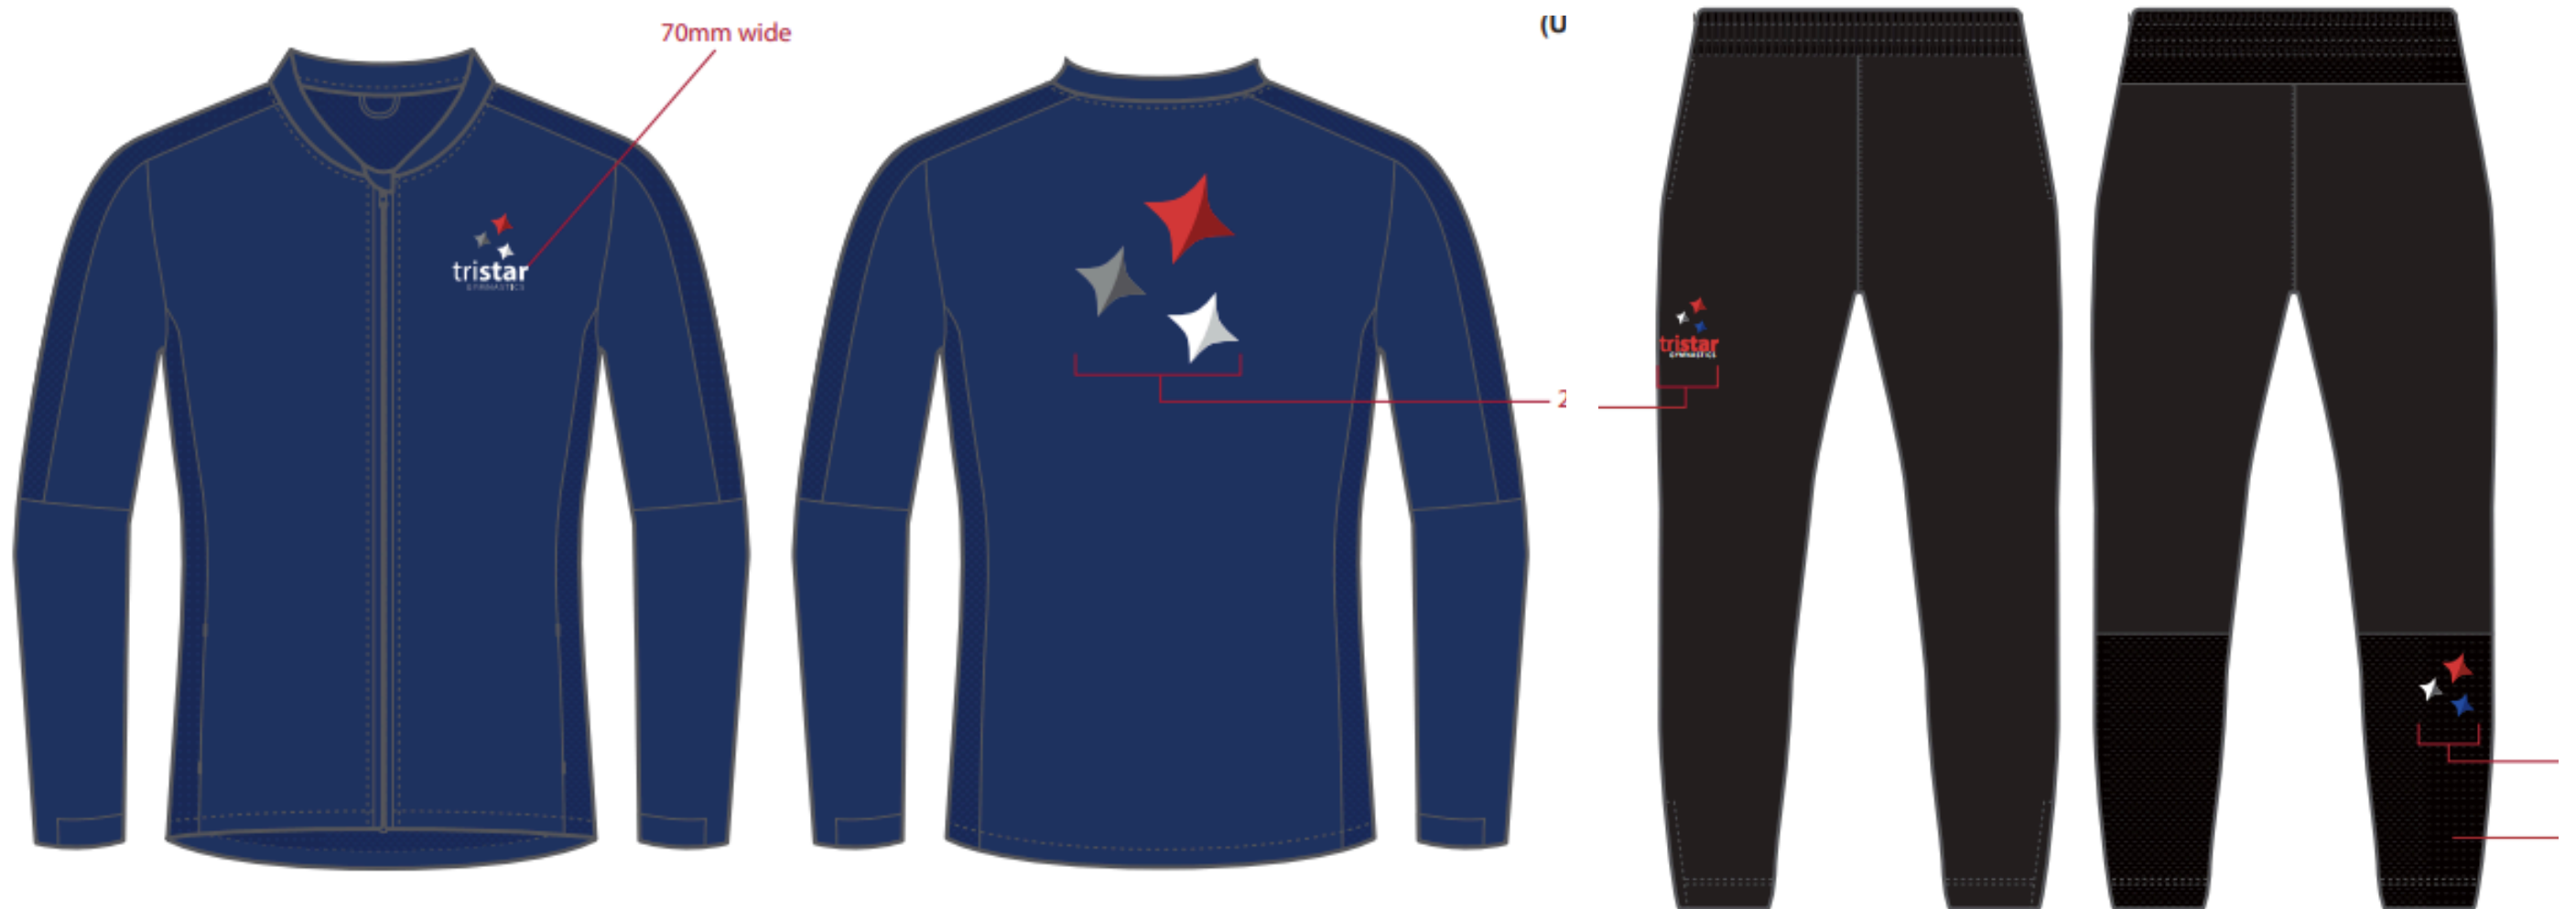

2025 MAG LEVEL 7+ UNIFORM

Required Uniform

Turn Senior Boys Leotard - \$150.00

Turn Navy Shorts - \$60.00

Tracksuit Pants - \$70.00

Tracksuit Jacket - \$90.00

White Competition Nike Shirt - \$70.00

White Competition Longs - \$115.00

Turn Leotards & Shorts - Size Guide

	SIZE	SCALE	TORSO	CHEST	WAIST	HIPS	INSIDE LEG LENGTH
SENIOR - MEN'S	XS	cm	140 - 150	79 - 86	64 - 71	76 - 84	59 - 64
		inches	55 - 59	31 - 34	25 - 28	30 - 33	23 - 25
	SM	cm	147 - 157	84 - 91	69 - 76	81 - 89	64 - 69
		inches	58 - 62	33 - 36	27 - 30	32 - 35	25 - 27
	MD	cm	155 - 165	89 - 96	74 - 81	86 - 94	69 - 74
		inches	61 - 65	35 - 38	29 - 32	34 - 37	27 - 29
	LG	cm	163 - 173	94 - 101	79 - 86	91 - 99	74 - 79
		inches	64 - 68	37 - 40	31 - 34	36 - 39	29 - 31
	XL	cm	170 - 180	99 - 106	84 - 91	96 - 104	76 - 84
		inches	67 - 71	39 - 42	33 - 36	38 - 41	30 - 33
	2XL	cm	178 - 188	104 - 111	89 - 96	101 - 109	84 - 89
		inches	70 - 74	41 - 44	35 - 38	40 - 43	33 - 35

MAG

Level 7+ Uniform

Tri Star Tracksuit

Item/Size	4/6	8	10	12	14	XS	S	M	L	XL
Track Jacket										
Half Chest (cm)	43.5	45.5	47.5	49.5	51.5	52	54.5	57	59.5	62
Body Length (cm)	48	51	54	57	60	62	64	66	68	70
Track Pant										
Half Waist (cm)	20.5	23	25.5	28	30.5	33	35	37	39	41
Outer Leg Length (cm)	73	79	85	91	97	103	104.5	106	107.5	109