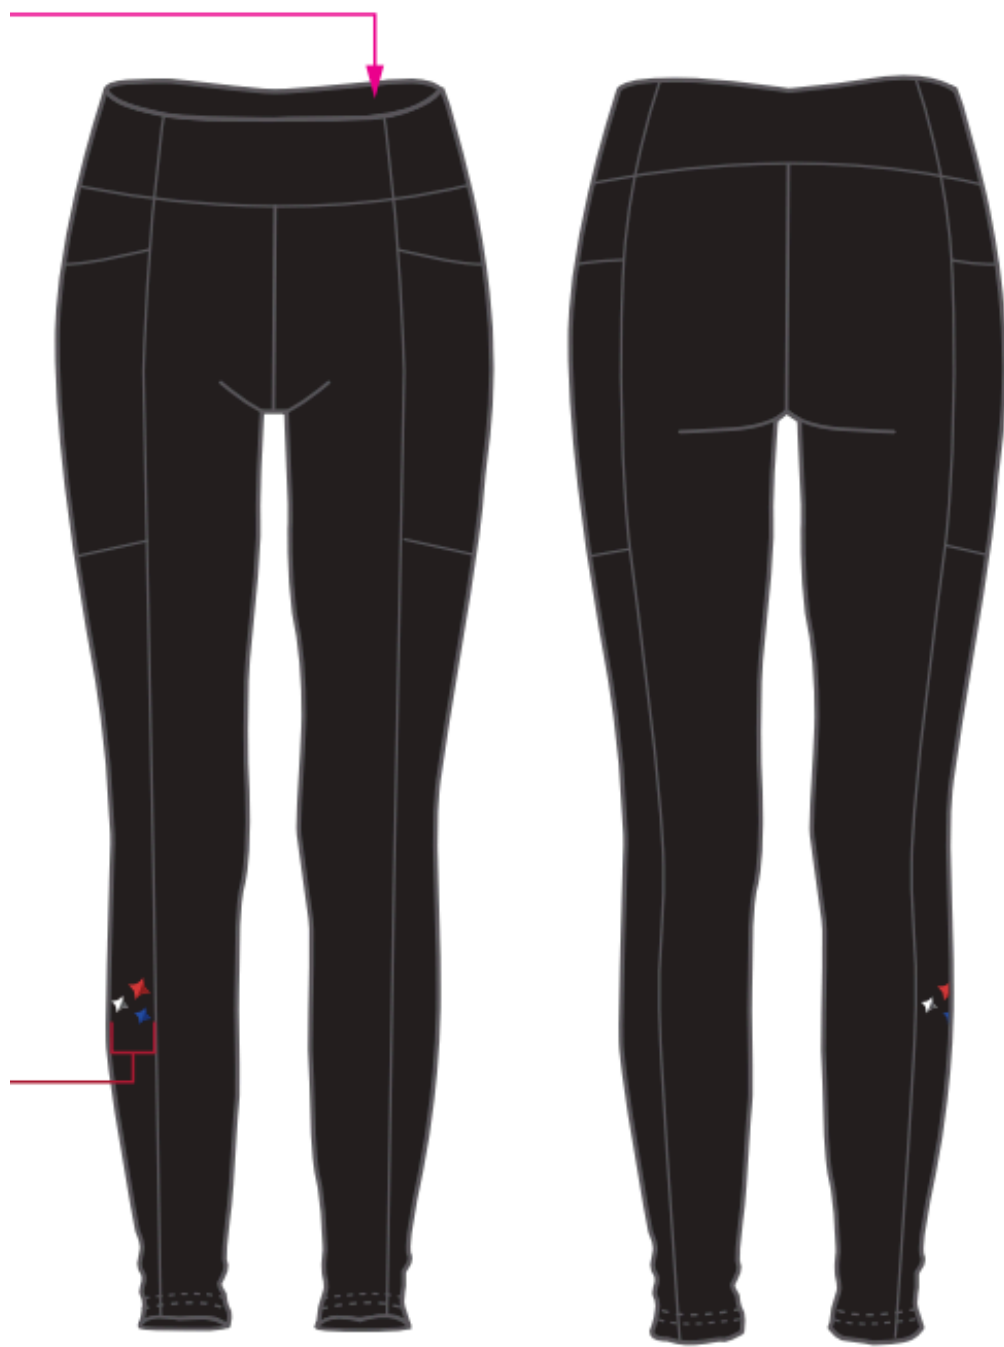

### Optional Uniform

Black Shorts - \$30.00

CHILD SIZES	CHEST	WAIST	HIPS	TORSO	LONG TORSO*
Child 4	59cm	52cm	60cm	99cm	107cm
Child 6	64cm	55cm	65cm	107cm	115cm
Child 8	69cm	58cm	70cm	115cm	123cm
Child 10	74cm	61cm	75cm	123cm	131cm
Child 12	79cm	64cm	80cm	131cm	139cm

ADULT SIZES	CHEST	WAIST	HIPS	TORSO	LONG TORSO*
Adult 6	84cm	67cm	85cm	139cm	147cm
Adult 8	89cm	70cm	90cm	147cm	155cm
Adult 10	94cm	73cm	95cm	155cm	163cm
Adult 12	99cm	76cm	100cm	163cm	171cm

### Tri Star Tights

Item/Size	4/6	8	10	12	14	XS	S	M	L	XL
Tights (Full Length)										
Half Waist (cm)		22.5	24	25.5	27	27.5	30	32.5	35	37.5
Outer Leg Length (cm)		64	66	68	70	71.5	73	74.5	76	77.5