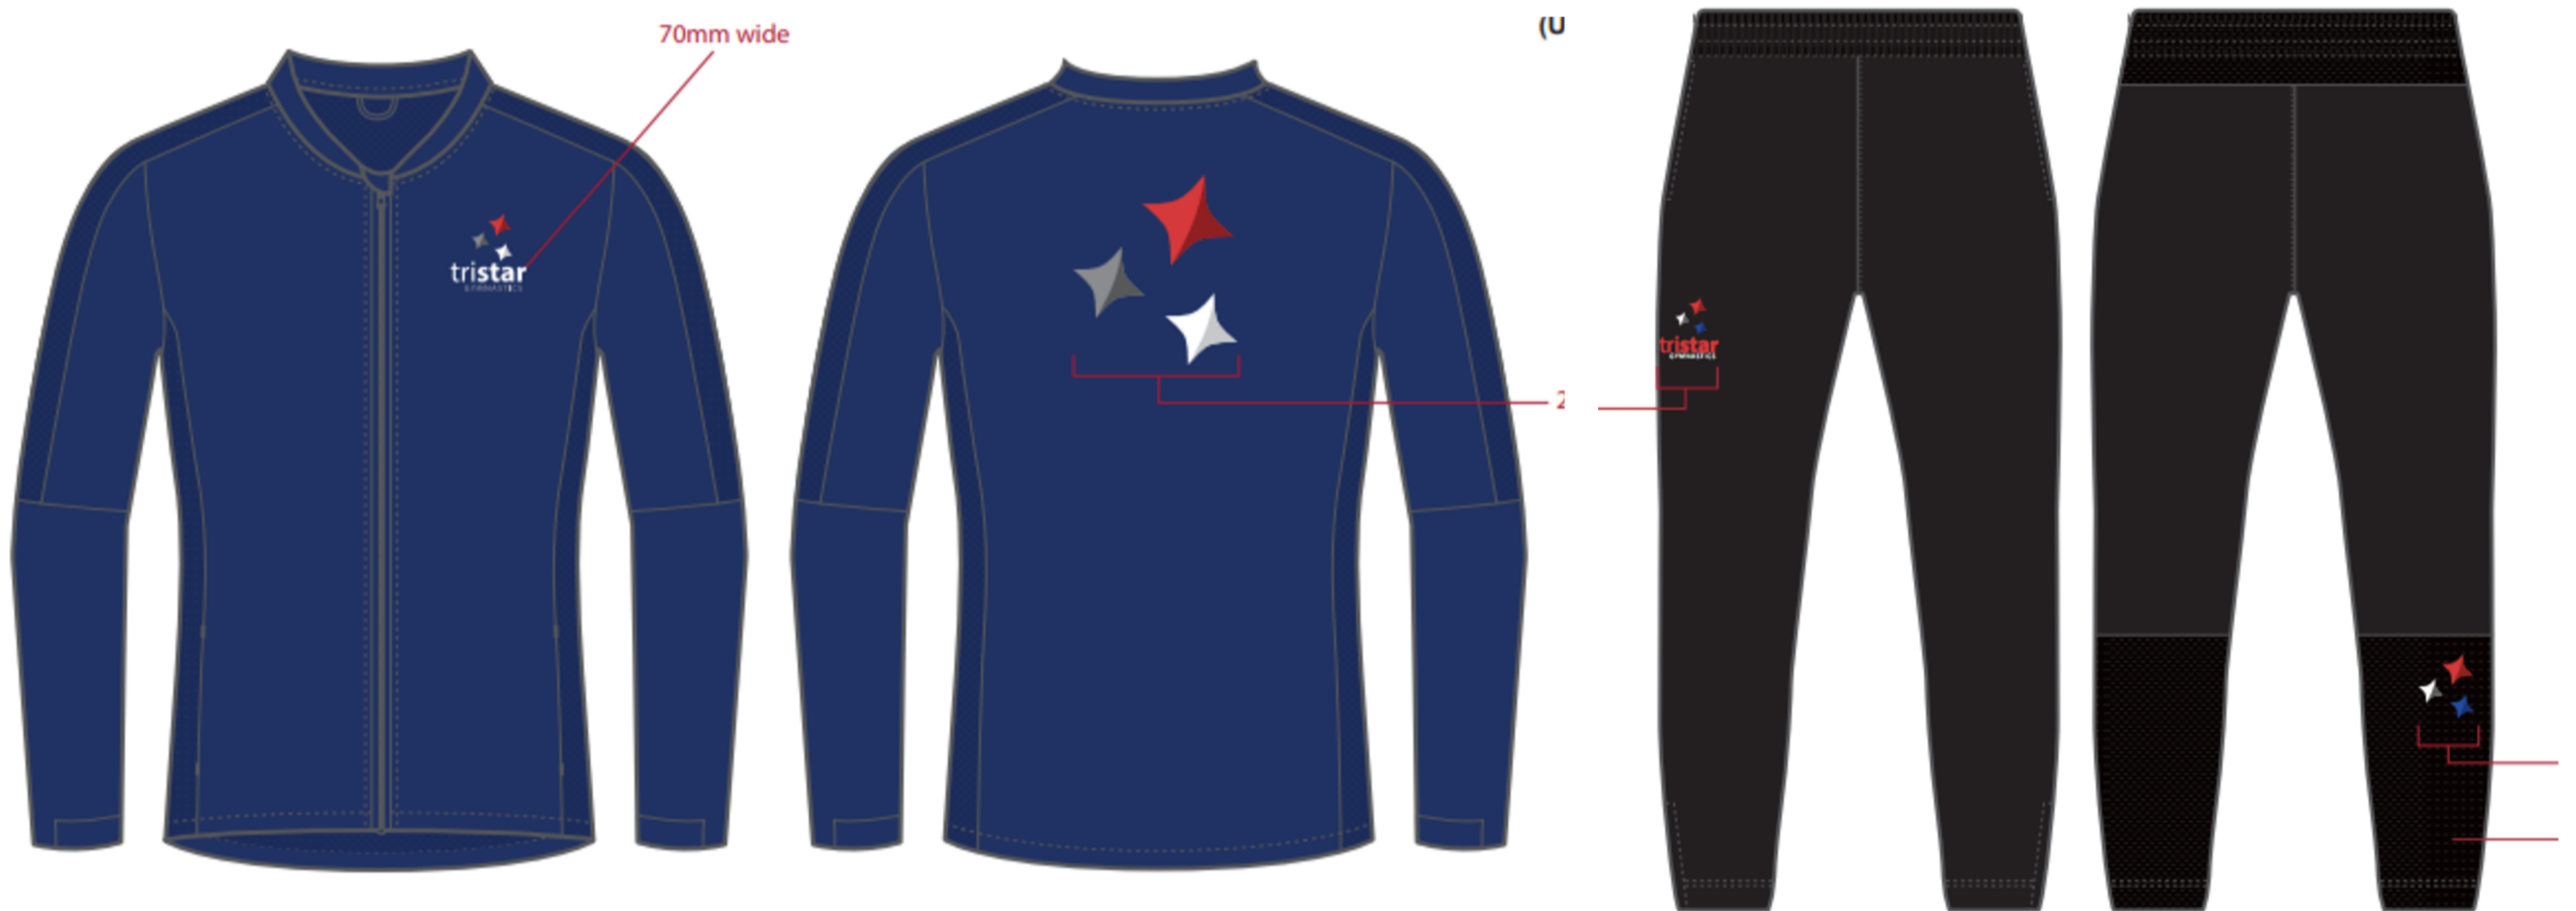

2025 T&T 13+ YRS UNIFORM

Required Uniform

- Turn Senior Boys Leotard - \$150.00
- Turn Navy Shorts - \$60.00
- Tracksuit Pants - \$70.00
- Tracksuit Jacket - \$90.00
- White Competition Nike Shirt - \$70.00

Turn Leotards & Shorts - Size Guide

	SIZE	SCALE	TORSO	CHEST	WAIST	HIPS	INSIDE LEG LENGTH
SENIOR - MEN'S	XS	cm	140 - 150	79 - 86	64 - 71	76 - 84	59 - 64
		inches	55 - 59	31 - 34	25 - 28	30 - 33	23 - 25
	SM	cm	147 - 157	84 - 91	69 - 76	81 - 89	64 - 69
		inches	58 - 62	33 - 36	27 - 30	32 - 35	25 - 27
	MD	cm	155 - 165	89 - 96	74 - 81	86 - 94	69 - 74
		inches	61 - 65	35 - 38	29 - 32	34 - 37	27 - 29
	LG	cm	163 - 173	94 - 101	79 - 86	91 - 99	74 - 79
		inches	64 - 68	37 - 40	31 - 34	36 - 39	29 - 31
	XL	cm	170 - 180	99 - 106	84 - 91	96 - 104	76 - 84
		inches	67 - 71	39 - 42	33 - 36	38 - 41	30 - 33
	2XL	cm	178 - 188	104 - 111	89 - 96	101 - 109	84 - 89
		inches	70 - 74	41 - 44	35 - 38	40 - 43	33 - 35

T&T 13+ YRS UNIFORM

Tri Star Tracksuit

Item/Size	4/6	8	10	12	14	XS	S	M	L	XL
Track Jacket										
Half Chest (cm)	43.5	45.5	47.5	49.5	51.5	52	54.5	57	59.5	62
Body Length (cm)	48	51	54	57	60	62	64	66	68	70
Track Pant										
Half Waist (cm)	20.5	23	25.5	28	30.5	33	35	37	39	41
Outer Leg Length (cm)	73	79	85	91	97	103	104.5	106	107.5	109