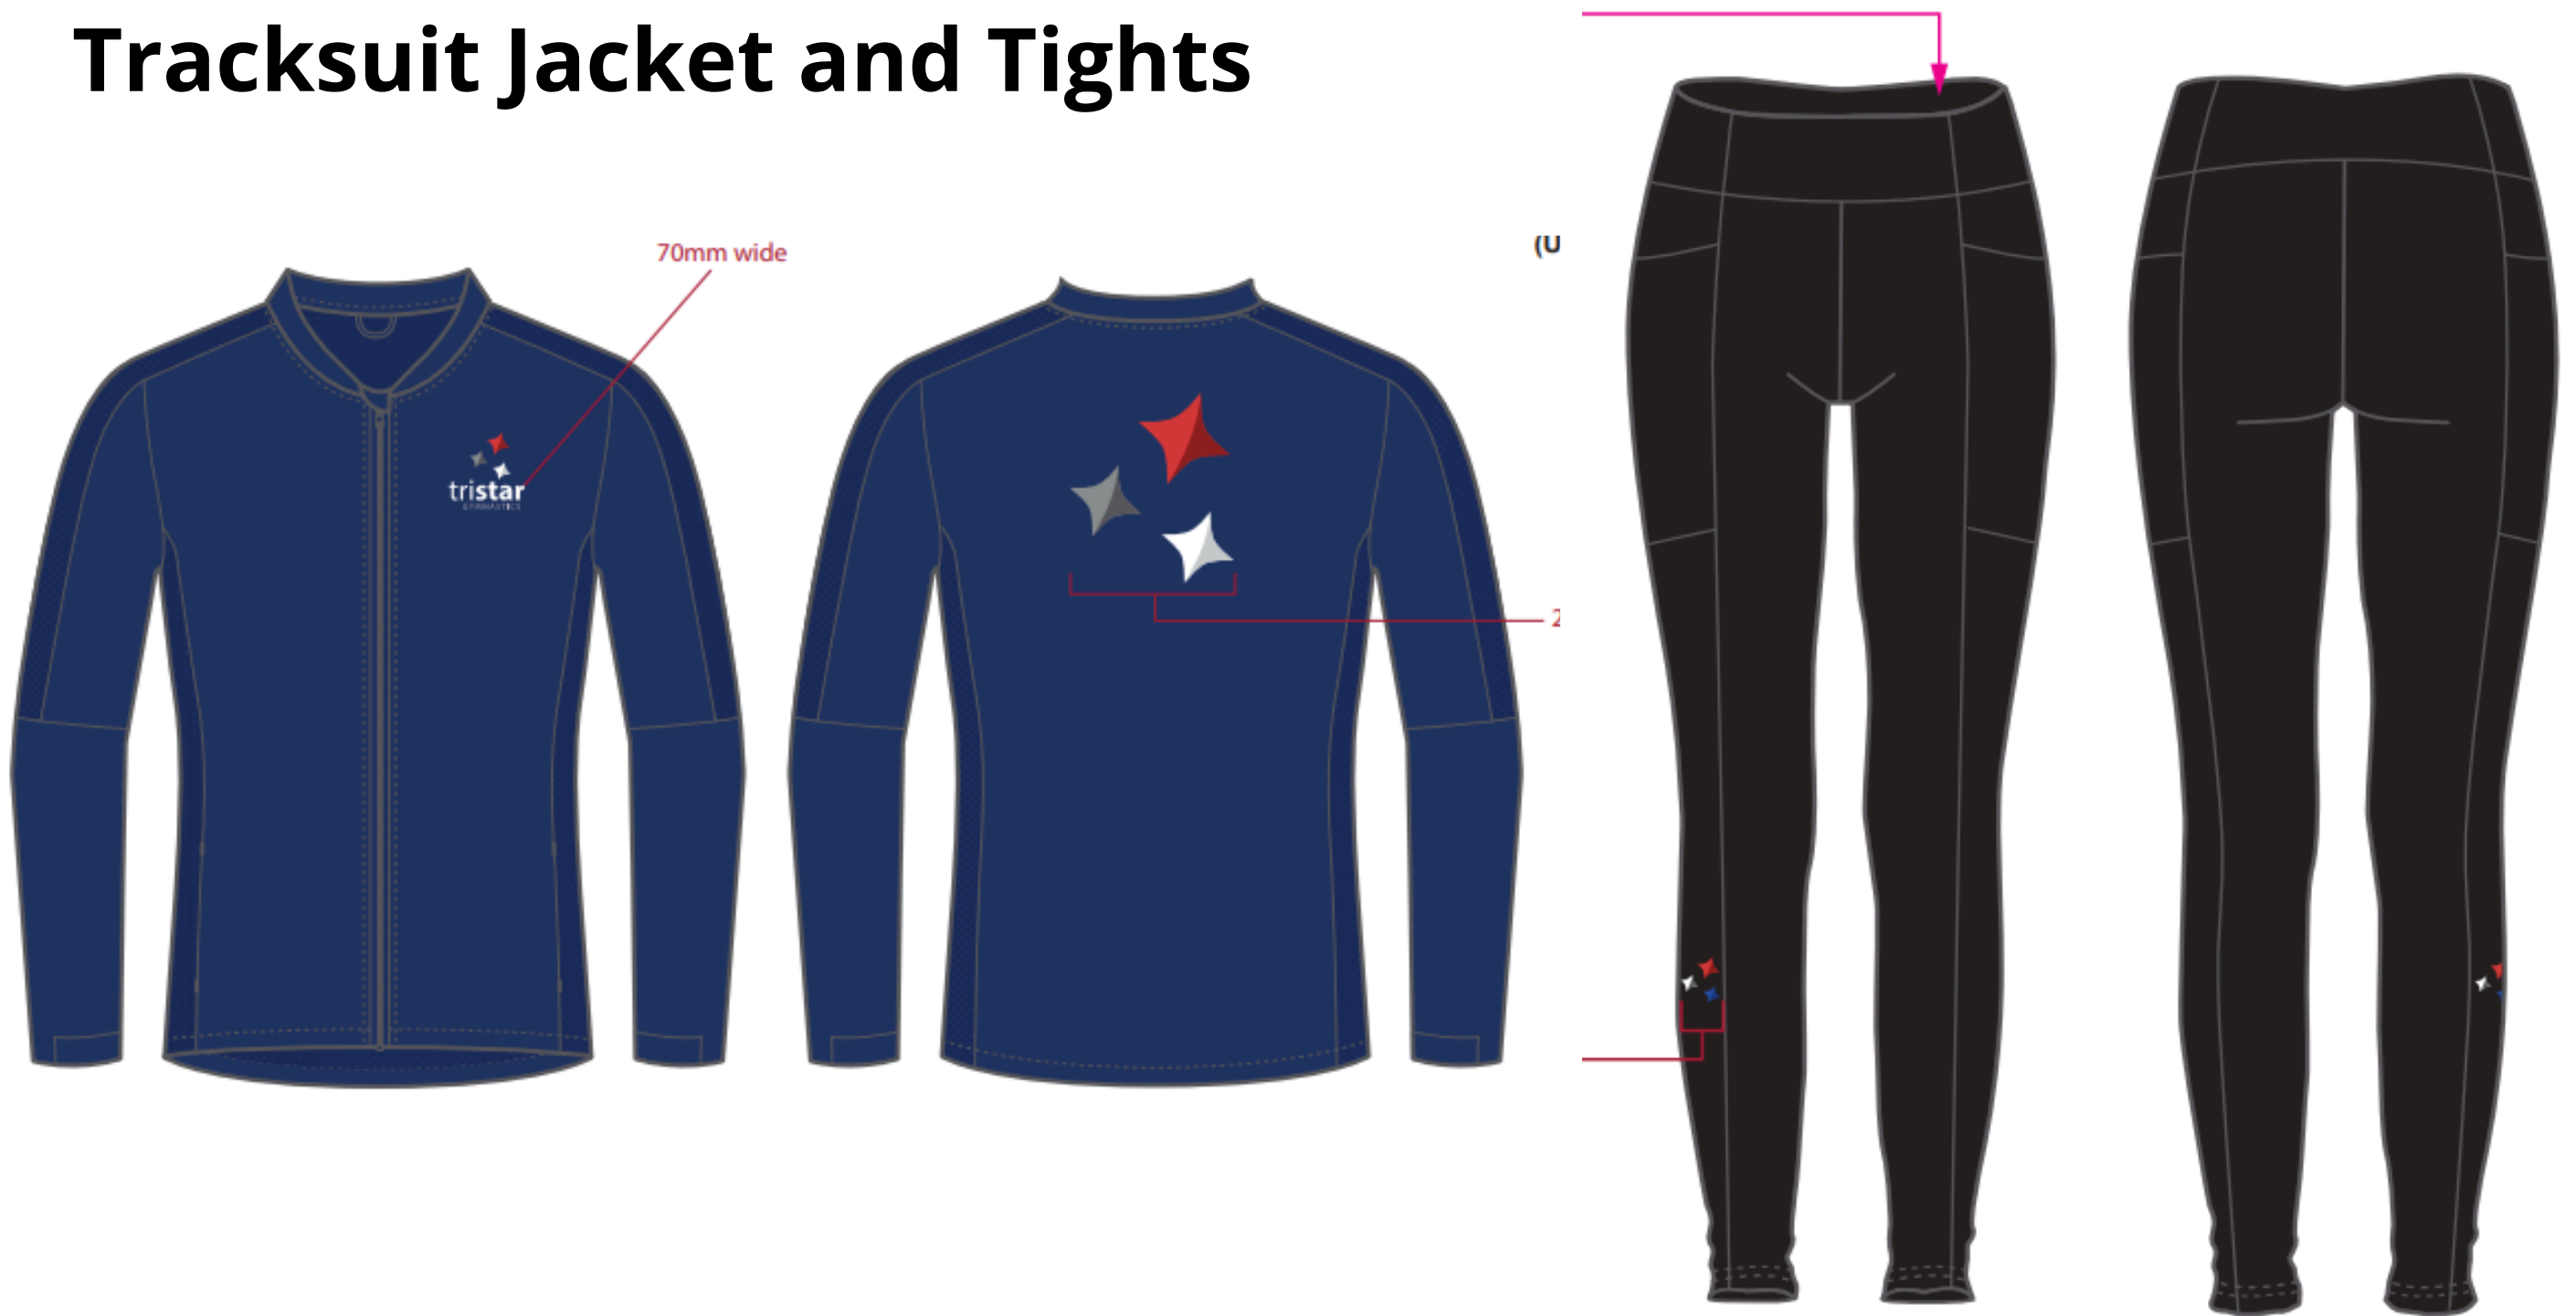

Black Shorts - \$30.00

GK Leotards - Size Guide

SLEEK FIT	CHEST	WAIST	HIP	TORSO	LONG TORSO	SHORT TORSO
CXXS**	17-19	19-19	19-21	37-39	40-42	34-36
CXS	20-22	19-21	22-24	40-42	43-45	37-39
CS	23-26	21-22	25-27	43-45	46-48	40-42
CM	26-29	22-23	29-29	46-48	49-51	43-45
CL	29-31	23-25	30-31	49-51	52-54	46-48
AXS	32-34	23-25	32-34	52-54	55-56	49-51
AS	33-35	25-26	33-35	55-56	57-59	52-54
AM	35-36	26-27	35-36	57-59	60-62	55-56
AL	36-37	28-29	37-38	60-62	63-65	57-59
AXL	37-39	29-30	39-40	63-65	65-67	60-62

T&T GIRLS

13+ YRS

Tracksuit Jacket and Tights

Item/Size	4/6	8	10	12	14	XS	S	M	L	XL
Track Jacket										
Half Chest (cm)	43.5	45.5	47.5	49.5	51.5	52	54.5	57	59.5	62
Body Length (cm)	48	51	54	57	60	62	64	66	68	70
Tights (Full Length)										
Half Waist (cm)		22.5	24	25.5	27	27.5	30	32.5	35	37.5
Outer Leg Length (cm)		64	66	68	70	71.5	73	74.5	76	77.5